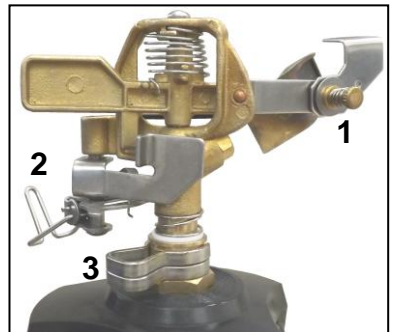

#### Using

1. Open the quick-locks and pull out the tripod up to the desired length. Close the quick-locks again.
2. Connect the water hose with the quick coupling.
3. Make sure to tighten all connections in order to avoid dripping.
4. For circle watering of 360° lift up the spring (2).

For sectional watering turn the collars (3) in the desired position. The radius of the section can be determined by positioning the spring between both collars. Use the ray-sturgeon stud (1) to adjust the throw width and drop size.