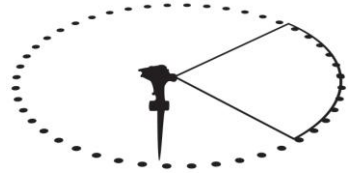

#### Using

1. Open the quick-locks and pull out the tripod up to the desired length. Close the quick-locks again.
2. Connect the water hose with the quick coupling.
3. Make sure to tighten all connections in order to avoid dripping.
4. For circle watering of 360° lift up the spring (2).

For sectional watering turn the collars (3) in the desired position. The radius of the section can be determined by positioning the spring between both collars. Use the ray-sturgeon stud (1) to adjust the throw width and drop size.

**A** Adjusting the Range of Throw

**B** Adjusting the Water-Diffusion

**C** Adjusting the Circle Watering

<b>Technical Data</b>	
Height	<b>63 – 120 cm</b>
Weight	<b>2270 g</b>
Section Watering, infinitely	<b>20 – 270°</b>
Circle Watering	<b>360°</b>
Range of Throw approx. (depending on the Water Pressure)	<b>27 m (at 4 bars)</b>
External Thread	<b>3/4"</b>
Water Flow at 2 bars approx.	<b>14 l/min</b>
Water Flow at 3 bars approx.	<b>15 l/min</b>
Water Flow at 4 bars approx.	<b>16.6 l/min</b>