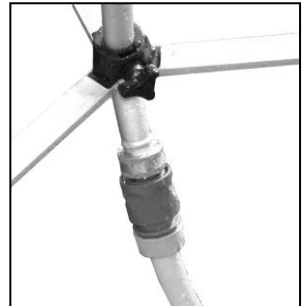

#### Using

1. Open the quick-locks and pull out the tripod up to the desired length. Close the quick-locks again.
2. Connect the water hose with the quick coupling.
3. Make sure to tighten all connections in order to avoid dripping.
4. For circle watering of 360° lift up the spring (2).