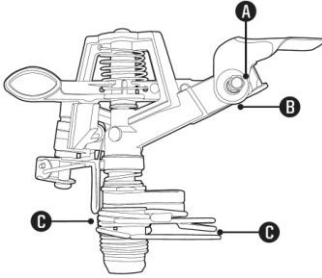

#### Using

1. Open the quick-locks and pull out the tripod up to the desired length. Close the quick-locks again.
2. Connect the water hose with the quick coupling.
3. Make sure to tighten all connections in order to avoid dripping.
4. For circle watering of 360° lift up the spring (2).

For sectional watering turn the collars (3) in the desired position. The radius of the section can be determined by positioning the spring between both collars. Use the ray-sturgeon stud (1) to adjust the throw width and drop size.

**A** Adjusting the Range of Throw

**B** Adjusting the Water-Diffusion

**C** Adjusting the Circle Watering

<b>Technical Data</b>	
Height	<b>63 – 120 cm</b>
Weight	<b>2270 g</b>
Section Watering, infinitely	<b>20 – 270°</b>
Circle Watering	<b>360°</b>
Range of Throw approx. (depending on the Water Pressure)	<b>27 m (at 4 bars)</b>
External Thread	<b>3/4"</b>
Water Flow at 2 bars approx.	<b>14 l/min</b>
Water Flow at 3 bars approx.	<b>15 l/min</b>
Water Flow at 4 bars approx.	<b>16.6 l/min</b>